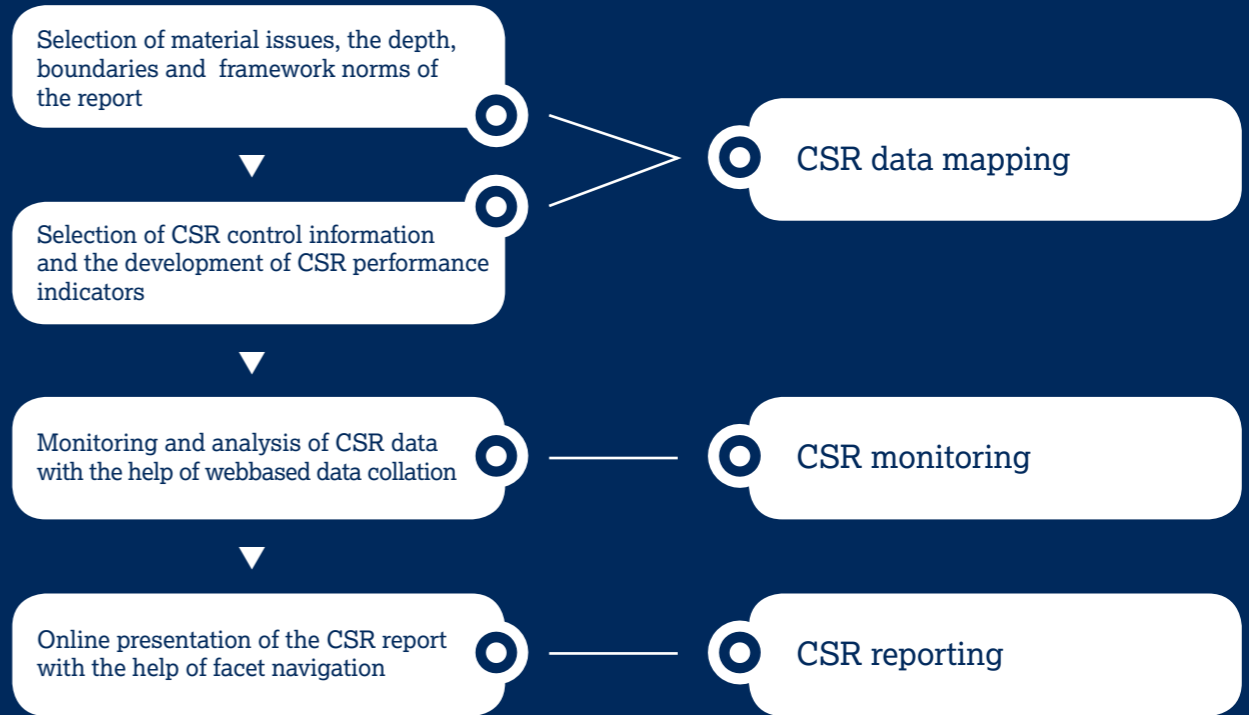

Twice as experienced

With the combination of BClimate and Facetbase, you will gain both experience and solutions. BClimate offers you substantive support, based on many years of experience in establishing and producing CSR reports. Based on facet navigation, Facetbase will create interactive online reports, which have optimal accessibility and which have improved search and findability options. Together, we can offer you a package of tools which enable you to measure, control and communicate your CSR policy.

The more complete it is, the better

CSR Complete will take care of your entire reporting process. Our experienced project managers will always be there to provide you with the support you need – from creating the project plan to selecting and compiling relevant control and reporting data, from the synopsis to the final internet-based report. We even employ copywriters and designers to whom you would have access. This means that you work with a single party during the entire process. This results in savings in terms of time, fuss and money.

Control and reporting with CSR Complete

The benefits of CSR Complete

Complete, simple and sustainable reporting about your CSR activities. One experienced party is responsible for the entire development process. Assistance with selecting and collating relevant data. Well-organised project planning. An optimal insight into data through smart internet applications. Jointly, BClimate and Facetbase provide a powerful solution, with CSR Complete.

Opt for simplicity and sustainability in your CSR reports. Opt for CSR Complete. For more information, or if you wish to become personally acquainted with our products, please call: (+)31 073 5030737.